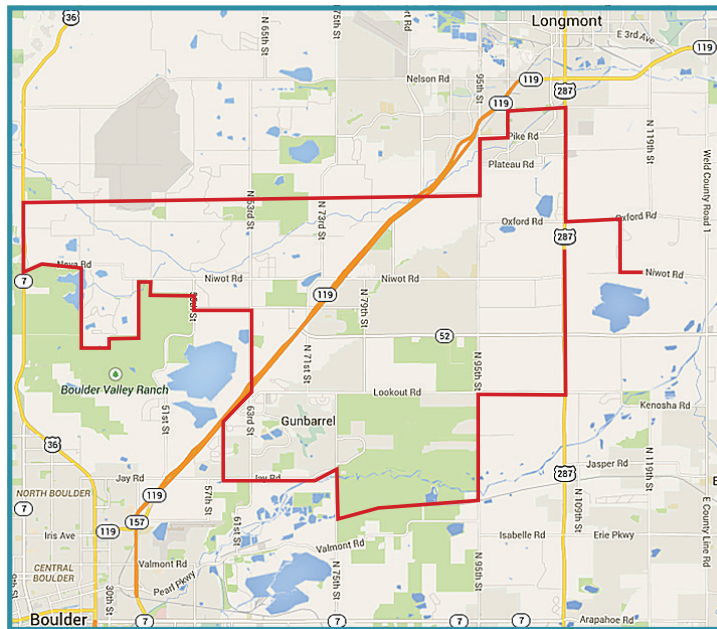

LEFT HAND VALLEY COURIER

The Left Hand Valley Courier is a full color, weekly newspaper with a community focus, covering breaking news in Niwot, Gunbarrel and South Longmont. The paper's editorial content is a mix of hard news and feature-length stories about people in the Left Hand Valley, including North Boulder. Coverage features local entrepreneurs, students in some of the best schools in the nation, and elite high school, college and professional athletes.

The Courier is the most widely read source of inside news about the area's non-profit activities, county government issues, and nationally known companies such as Crocs, IBM, Leanin' Tree, Celestial Seasonings and Medtronic.

For more information, contact advertising@lhvc.com

303-845-3077